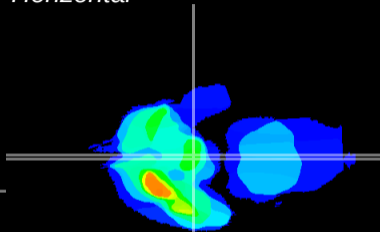

Coronal

Sagittal-R

Sagittal-L

ViBrism: CX05860
Horizontal

ME