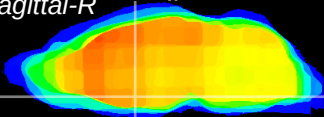

Coronal

Sagittal-R

Sagittal-L

ViBriSm: CX05860
Horizontal

SPa dorsal