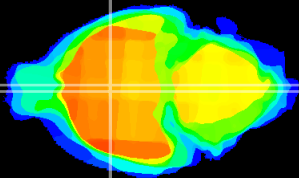

Coronal

Sagittal-R

Sagittal-L

ViBriSm: CX05860
Horizontal

SPa dorsal