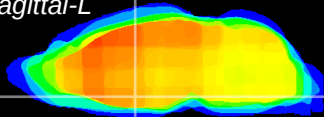

Coronal

Sagittal-R

Sagittal-L

ViBriSm: CX05860
Horizontal

SPa dorsal