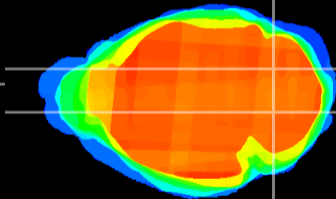

Coronal

Sagittal-R

Sagittal-L

ViBrism: CX05865
Horizontal

Cb nucleus