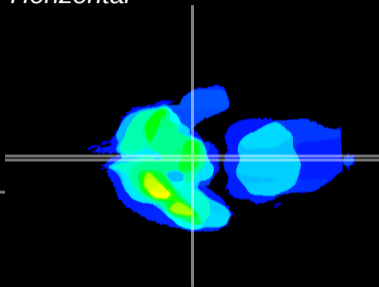

Coronal

Sagittal-R

Sagittal-L

ViBrism: CX05870
Horizontal

ME