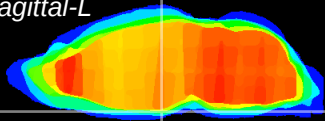

Coronal

Sagittal-R

Sagittal-L

ViBrism: CX05872
Horizontal

ME