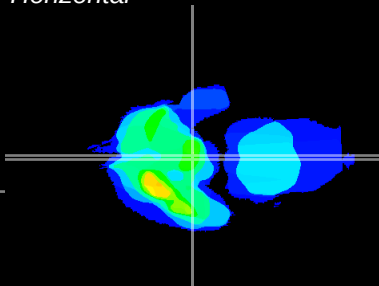

Coronal

Sagittal-R

Sagittal-L

ViBrism: CX05872
Horizontal

ME