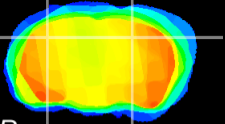

Coronal

Sagittal-R

Sagittal-L

ViBrism: CX05875
Horizontal

CA2/CA3