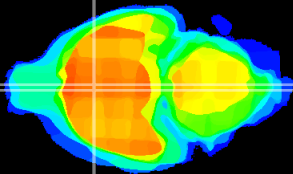

Coronal

Sagittal-R

Sagittal-L

ViBriSM: CX05876
Horizontal

MPA