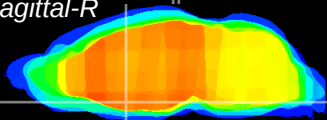

Coronal

Sagittal-R

Sagittal-L

ViBriSM: CX05876
Horizontal

MPA