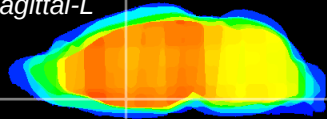

Coronal

Sagittal-R

Sagittal-L

ViBriSM: CX05876
Horizontal

MPA