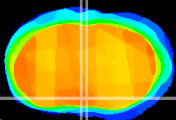

Coronal

Sagittal-R

Sagittal-L

ViBriSM: CX05876
Horizontal

MPA