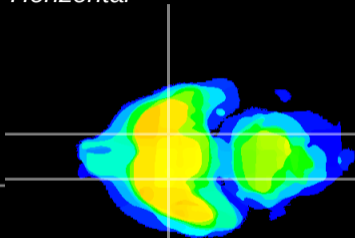

Coronal

Sagittal-R

Sagittal-L

ViBrism: CX05879
Horizontal

S0