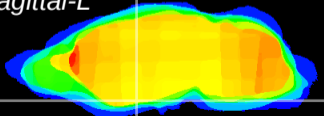

Coronal

Sagittal-R

Sagittal-L

ViBrism: CX05879
Horizontal

S0