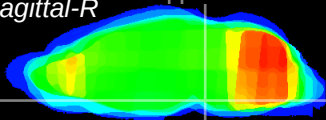

Coronal

Sagittal-R

Sagittal-L

ViBrism: CX05882
Horizontal

Pn