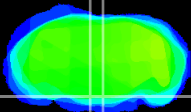

Coronal

Sagittal-R

Sagittal-L

ViBrism: CX05882
Horizontal

Pn