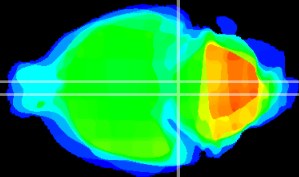

Coronal

Sagittal-R

Sagittal-L

ViBrism: CX05882
Horizontal

Pn