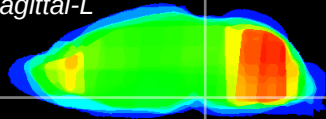

Coronal

Sagittal-R

Sagittal-L

ViBrism: CX05882
Horizontal

Pn