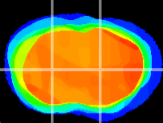

Coronal

Sagittal-R

Sagittal-L

ViBris: CX05883  
Horizontal

CPU medial