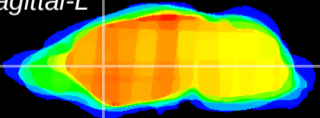

Coronal

Sagittal-R

Sagittal-L

ViBris: CX05883  
Horizontal

CPU medial