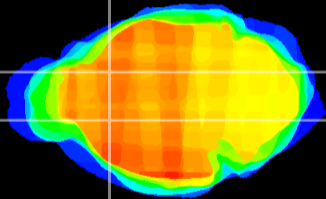

Coronal

Sagittal-R

Sagittal-L

ViBris: CX05883  
Horizontal

CPU medial