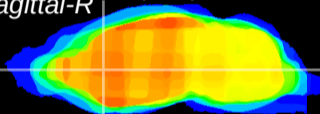

Coronal

Sagittal-R

Sagittal-L

ViBris: CX05883  
Horizontal

CPU medial