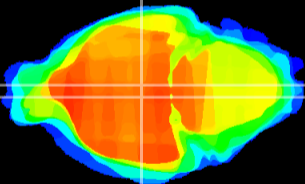

Coronal

Sagittal-R

Sagittal-L

ViBrism: CX05885
Horizontal

DM