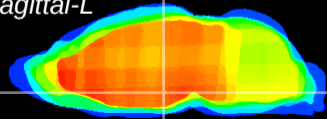

Coronal

Sagittal-R

Sagittal-L

ViBrism: CX05885
Horizontal

DM