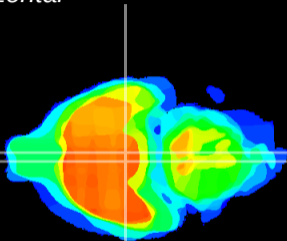

Coronal

Sagittal-R

Sagittal-L

ViBrism: CX05885
Horizontal

VMH