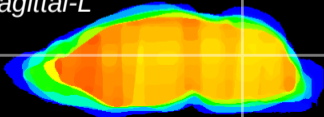

Coronal

Sagittal-R

Sagittal-L

ViBrism: CX05889
Horizontal

Cb nucleus