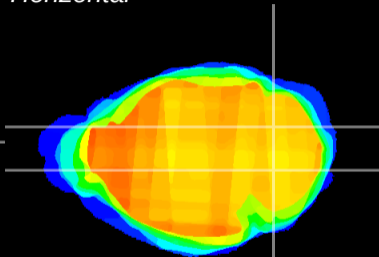

Coronal

Sagittal-R

Sagittal-L

ViBrism: CX05889
Horizontal

Cb nucleus