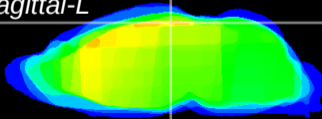

Coronal

Sagittal-R

Sagittal-L

ViBrism: CX05890
Horizontal

RS