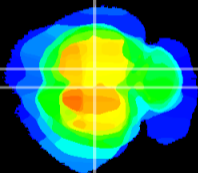

Coronal

Sagittal-R

Sagittal-L

ViBrism: CX05890
Horizontal

RS