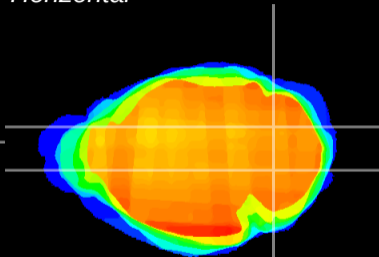

*Coronal*

*Sagittal-R*

*Sagittal-L*

ViBrism: CX05895  
*Horizontal*

Cb nucleus