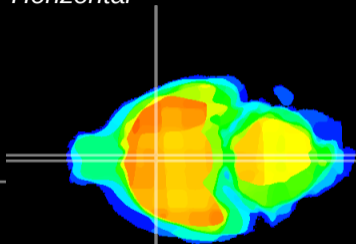

Coronal

Sagittal-R

Sagittal-L

ViBrism: CX05898  
Horizontal

MPA