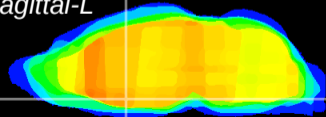

Coronal

Sagittal-R

Sagittal-L

ViBrism: CX05898  
Horizontal

MPA