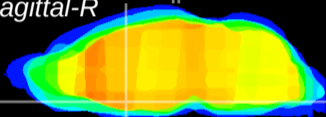

Coronal

Sagittal-R

Sagittal-L

ViBrism: CX05898  
Horizontal

MPA