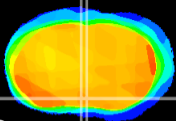

Coronal

Sagittal-R

Sagittal-L

ViBrism: CX05898  
Horizontal

MPA