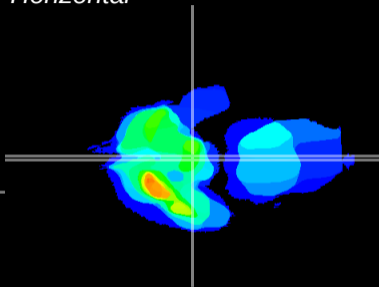

Coronal

Sagittal-R

Sagittal-L

ViBrism: CX05901
Horizontal

ME