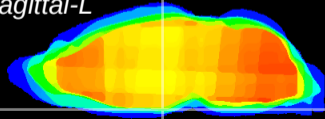

Coronal

Sagittal-R

Sagittal-L

ViBrism: CX05901
Horizontal

ME