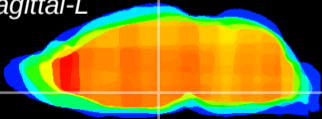

Coronal

Sagittal-R

Sagittal-L

ViBrism: CX05906
Horizontal

DM