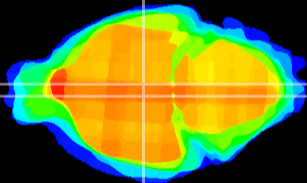

Coronal

Sagittal-R

Sagittal-L

ViBrism: CX05906
Horizontal

DM