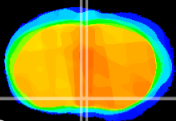

Coronal

Sagittal-R

Sagittal-L

ViBriSM: CX05906
Horizontal

MPA