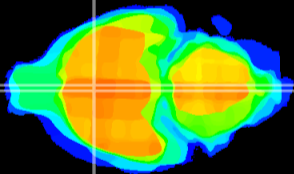

Coronal

Sagittal-R

Sagittal-L

ViBriSM: CX05906
Horizontal

MPA