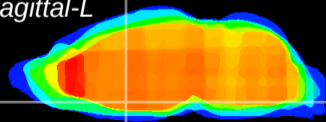

Coronal

Sagittal-R

Sagittal-L

ViBriSM: CX05906
Horizontal

MPA