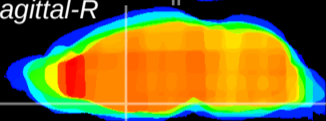

Coronal

Sagittal-R

Sagittal-L

ViBriSM: CX05906
Horizontal

MPA