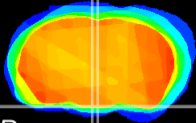

Coronal

Sagittal-R

Sagittal-L

ViBrism: CX05909
Horizontal

Arc