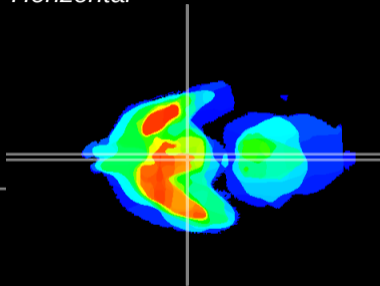

Coronal

Sagittal-R

Sagittal-L

ViBrism: CX05909
Horizontal

Arc