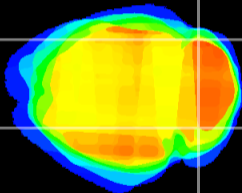

Coronal

Sagittal-R

Sagittal-L

ViBrism: CX05914
Horizontal

Cb lobe