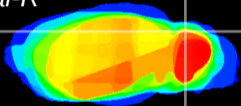

Coronal

Sagittal-R

Sagittal-L

ViBrism: CX05914
Horizontal

Cb lobe