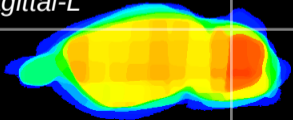

Coronal

Sagittal-R

Sagittal-L

ViBrism: CX05914
Horizontal

Cb lobe