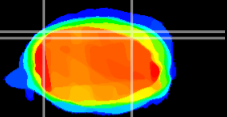

Coronal

Sagittal-R

Sagittal-L

ViBrism: CX05914
Horizontal

Cb lobe