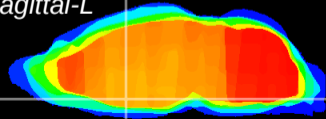

Coronal

Sagittal-R

Sagittal-L

ViBrism: CX05915
Horizontal

MPA