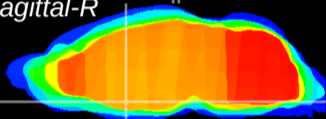

Coronal

Sagittal-R

Sagittal-L

ViBrism: CX05915
Horizontal

MPA