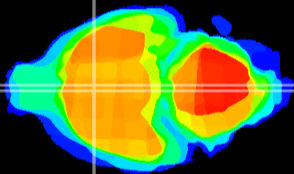

Coronal

Sagittal-R

Sagittal-L

ViBrism: CX05915
Horizontal

MPA