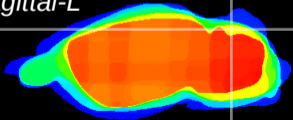

Coronal

Sagittal-R

Sagittal-L

ViBrism: CX05917
Horizontal

Cb lobe