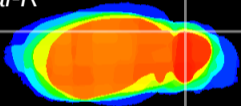

Coronal

Sagittal-R

Sagittal-L

ViBrism: CX05917
Horizontal

Cb lobe