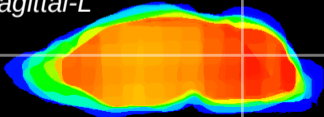

Coronal

Sagittal-R

Sagittal-L

ViBrism: CX05918
Horizontal

Cb nucleus