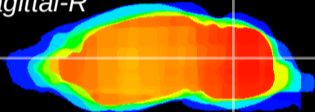

Coronal

Sagittal-R

Sagittal-L

ViBrism: CX05918
Horizontal

Cb nucleus