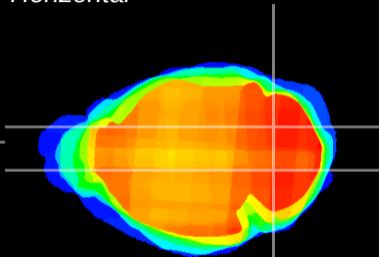

Coronal

Sagittal-R

Sagittal-L

ViBrism: CX05918
Horizontal

Cb nucleus