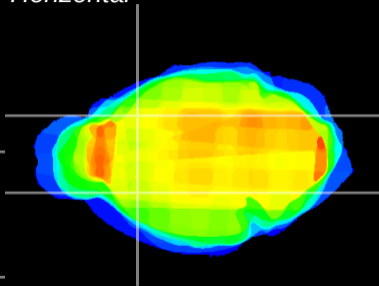

Coronal

Sagittal-R

Sagittal-L

ViBrism: CX05922
Horizontal

CPU lateral