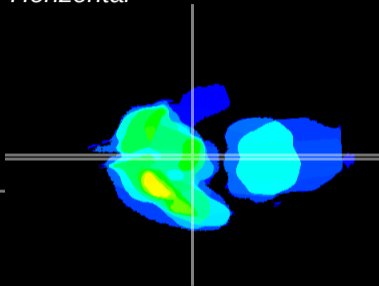

Coronal

Sagittal-R

Sagittal-L

ViBrism: CX05930
Horizontal

ME