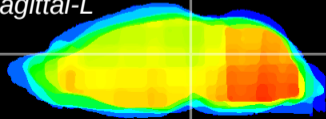

Coronal

Sagittal-R

Sagittal-L

ViBrism: CX05930
Horizontal

PAG