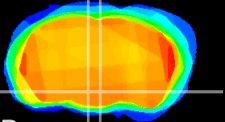

Coronal

Sagittal-R

Sagittal-L

ViBrism: CX05932
Horizontal

DM