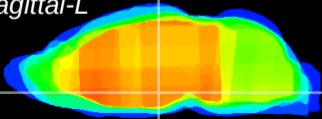

Coronal

Sagittal-R

Sagittal-L

ViBrism: CX05932
Horizontal

DM