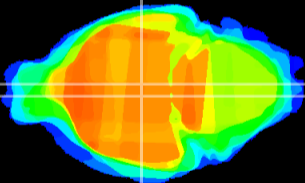

Coronal

Sagittal-R

Sagittal-L

ViBrism: CX05932
Horizontal

DM