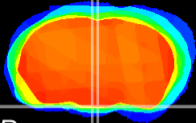

Coronal

Sagittal-R

Sagittal-L

ViBrism: CX05933
Horizontal

Arc