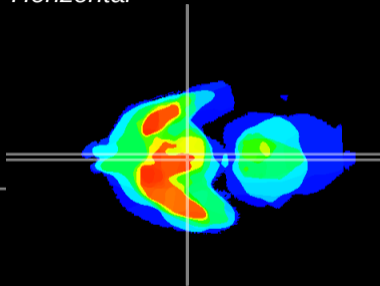

Coronal

Sagittal-R

Sagittal-L

ViBrism: CX05933
Horizontal

Arc