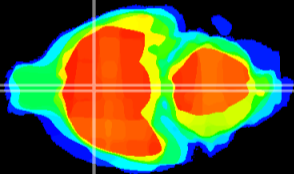

Coronal

Sagittal-R

Sagittal-L

ViBriSM: CX05933
Horizontal

MPA