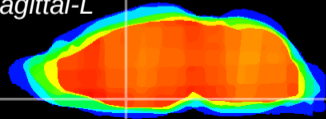

Coronal

Sagittal-R

Sagittal-L

ViBriSM: CX05933
Horizontal

MPA