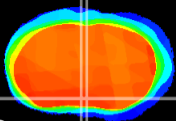

Coronal

Sagittal-R

Sagittal-L

ViBriSM: CX05933
Horizontal

MPA