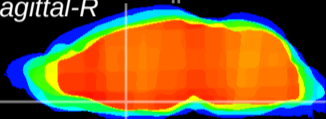

Coronal

Sagittal-R

Sagittal-L

ViBriSM: CX05933
Horizontal

MPA