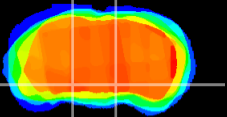

Coronal

Sagittal-R

Sagittal-L

ViBrism: CX05936
Horizontal

SN