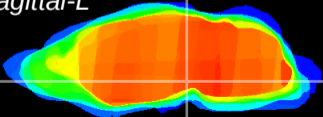

Coronal

Sagittal-R

Sagittal-L

ViBrism: CX05936
Horizontal

SN