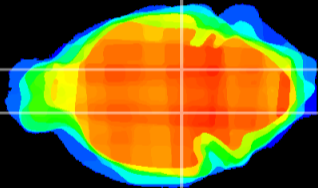

Coronal

Sagittal-R

Sagittal-L

ViBrism: CX05936
Horizontal

SN