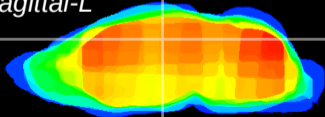

Coronal

Sagittal-R

Sagittal-L

ViBrism: CX05944
Horizontal

DG