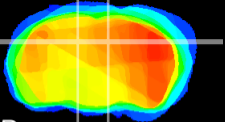

Coronal

Sagittal-R

Sagittal-L

ViBrism: CX05944
Horizontal

DG