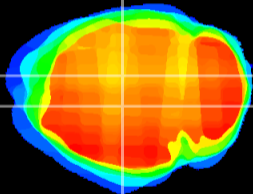

Coronal

Sagittal-R

Sagittal-L

ViBrism: CX05944
Horizontal

DG