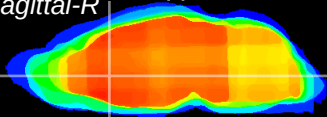

Coronal

Sagittal-R

Sagittal-L

ViBrism: CX05946
Horizontal

LS