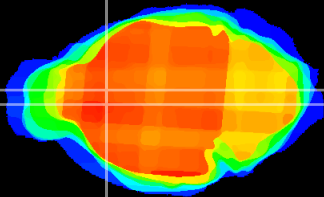

Coronal

Sagittal-R

Sagittal-L

ViBrism: CX05946
Horizontal

LS