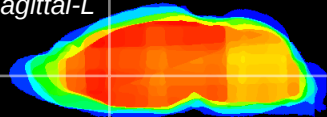

Coronal

Sagittal-R

Sagittal-L

ViBrism: CX05946
Horizontal

LS