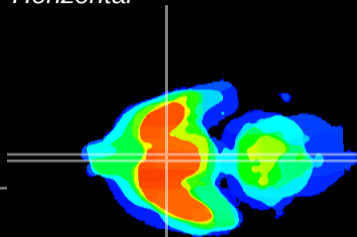

Coronal

Sagittal-R

Sagittal-L

ViBriSM: CX05948
Horizontal

SCN