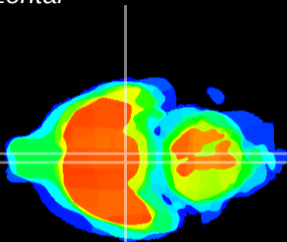

Coronal

Sagittal-R

Sagittal-L

ViBrism: CX05948  
Horizontal

VMH