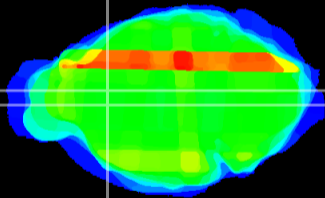

Coronal

Sagittal-R

Sagittal-L

ViBrism: CX05951
Horizontal

LS