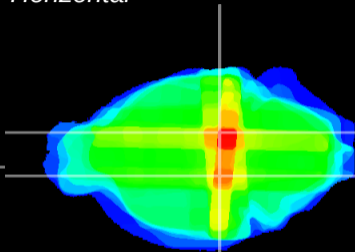

Coronal

Sagittal-R

Sagittal-L

ViBrism: CX05954
Horizontal

SN