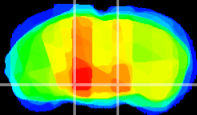

Coronal

Sagittal-R

Sagittal-L

ViBrism: CX05954
Horizontal

SN