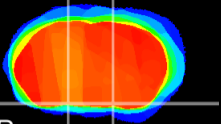

Coronal

Sagittal-R

Sagittal-L

ViBrism: CX05962
Horizontal

S0