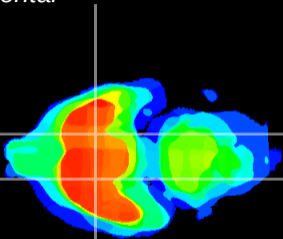

Coronal

Sagittal-R

Sagittal-L

ViBrism: CX05962
Horizontal

S0