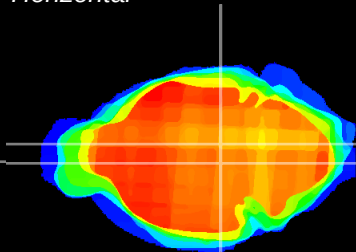

Coronal

Sagittal-R

Sagittal-L

ViBrism: CX05962
Horizontal

VTA