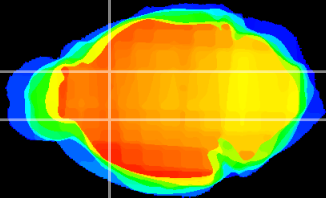

Coronal

Sagittal-R

Sagittal-L

ViBrism: CX05964
Horizontal

CPU medial