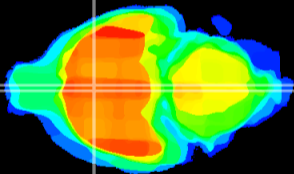

Coronal

Sagittal-R

Sagittal-L

ViBrism: CX05969
Horizontal

MPA