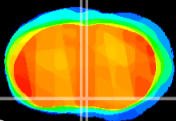

Coronal

Sagittal-R

Sagittal-L

ViBrism: CX05969
Horizontal

MPA