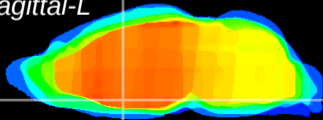

Coronal

Sagittal-R

Sagittal-L

ViBrism: CX05969
Horizontal

MPA