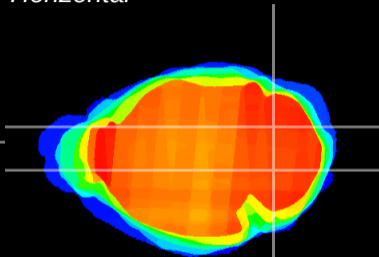

Coronal

Sagittal-R

Sagittal-L

ViBrism: CX05974  
Horizontal

Cb nucleus