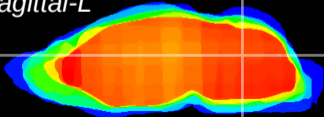

Coronal

Sagittal-R

Sagittal-L

ViBrism: CX05974  
Horizontal

Cb nucleus