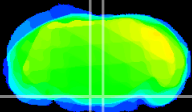

Coronal

Sagittal-R

Sagittal-L

ViBrism: CX05976
Horizontal

Pn