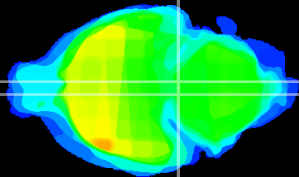

Coronal

Sagittal-R

Sagittal-L

ViBrism: CX05976
Horizontal

Pn