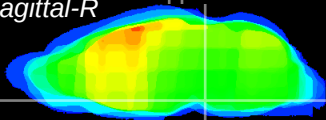

Coronal

Sagittal-R

Sagittal-L

ViBrism: CX05976
Horizontal

Pn