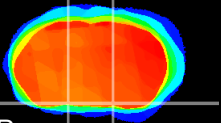

Coronal

Sagittal-R

Sagittal-L

ViBrism: CX05979
Horizontal

S0