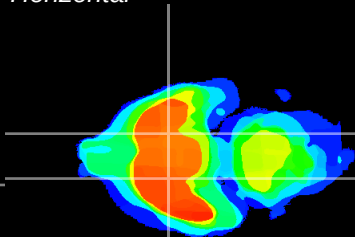

Coronal

Sagittal-R

Sagittal-L

ViBrism: CX05979
Horizontal

S0