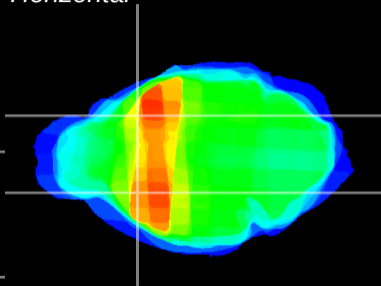

Coronal

Sagittal-R

Sagittal-L

ViBrism: CX05983  
Horizontal

CPU lateral