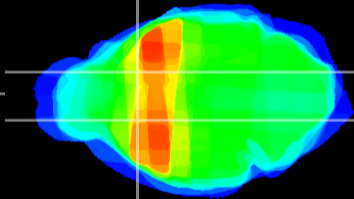

Coronal

Sagittal-R

Sagittal-L

ViBrisM: CX05983
Horizontal

CPU medial