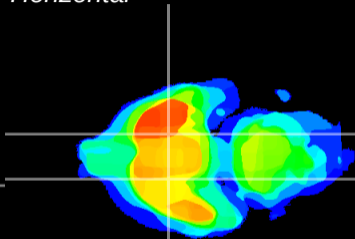

Coronal

Sagittal-R

Sagittal-L

ViBriSM: CX05987
Horizontal

S0