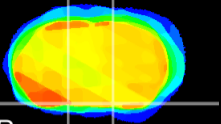

Coronal

Sagittal-R

Sagittal-L

ViBriSM: CX05987
Horizontal

S0