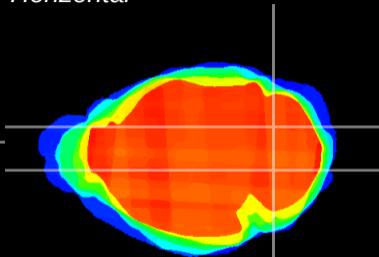

Coronal

Sagittal-R

Sagittal-L

ViBrism: CX05993  
Horizontal

Cb nucleus