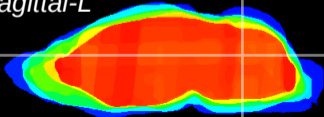

Coronal

Sagittal-R

Sagittal-L

ViBrism: CX05993  
Horizontal

Cb nucleus