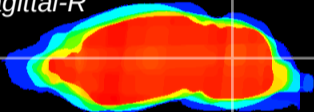

Coronal

Sagittal-R

Sagittal-L

ViBrism: CX05993  
Horizontal

Cb nucleus