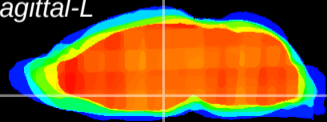

Coronal

Sagittal-R

Sagittal-L

ViBrism: CX06002
Horizontal

DM