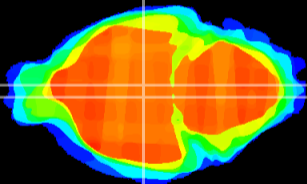

Coronal

Sagittal-R

Sagittal-L

ViBrism: CX06002
Horizontal

DM