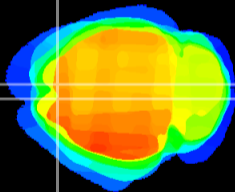

Coronal

Sagittal-R

Sagittal-L

ViBris: CX06004
Horizontal

Cx motor